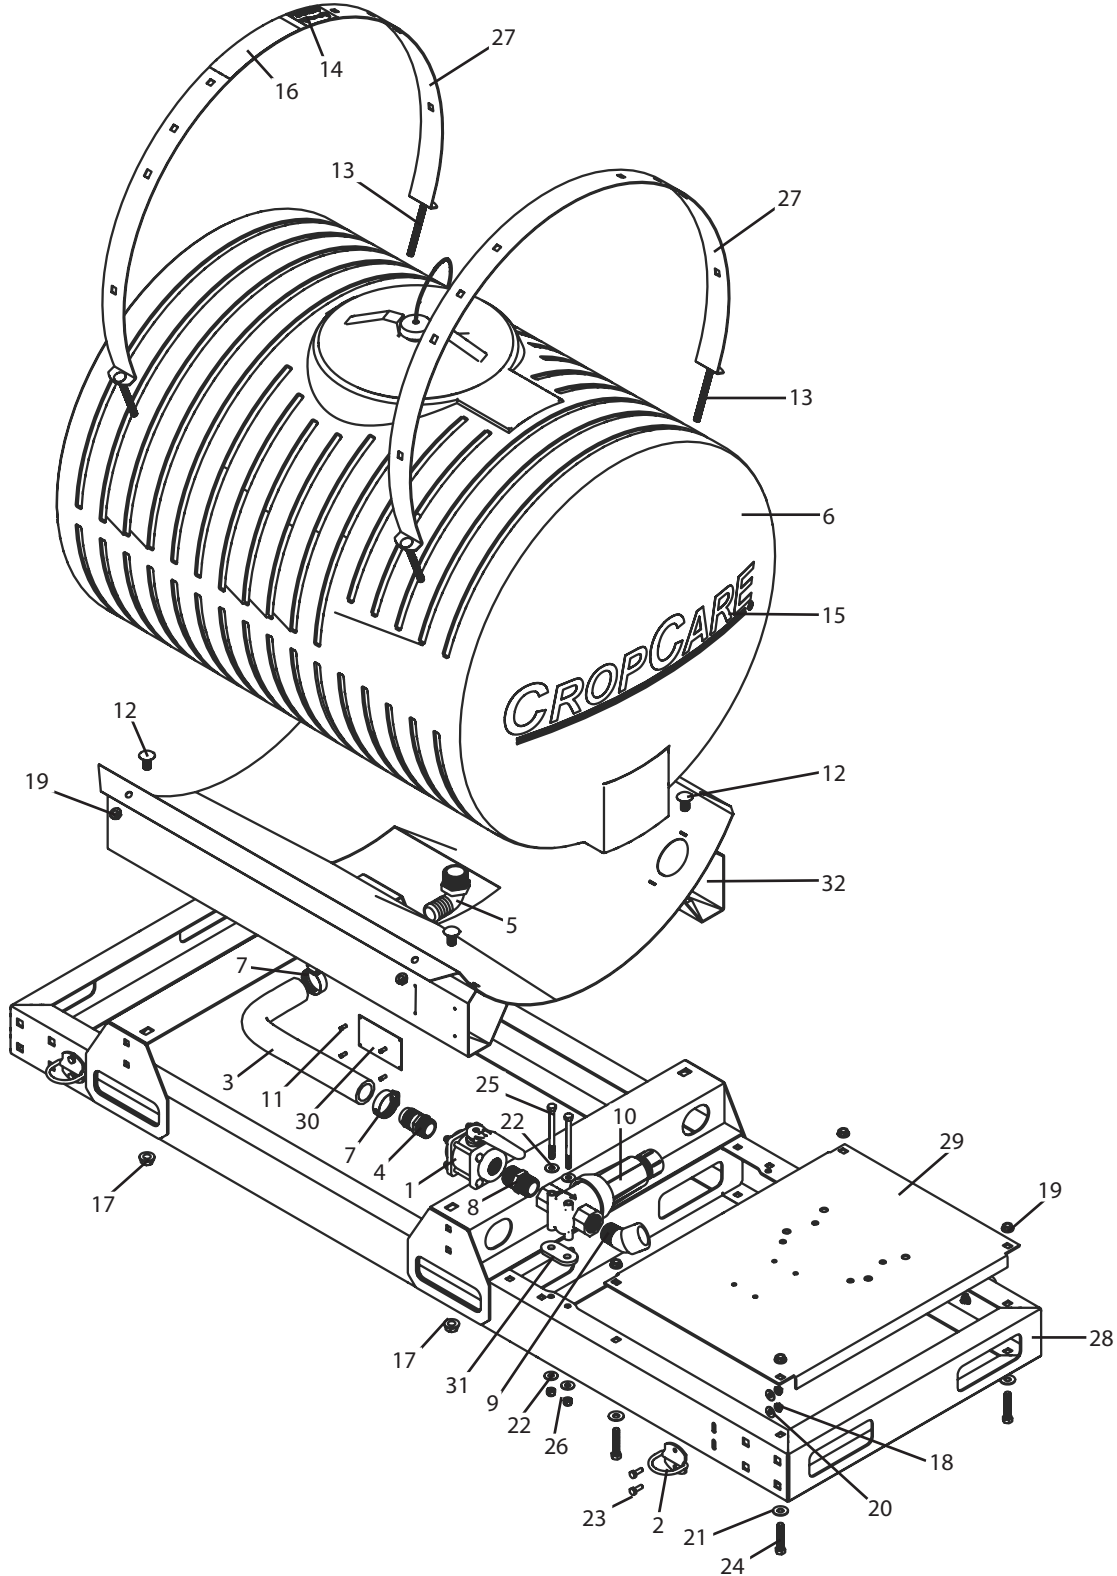

SGX110, SGX150 Breakdown

Skid Sprayer Base, 110-150 gallon

SGX110, SGX150 Breakdown

Ref#	Qty.	Part Number	Description
1	1	100FP	Valve, Ball Bolted 1" Full Port
2	4	3076T038	Tie-Down Ring
3	2 FT	3111	Hose, Suction EPDM Blend 1-1/4" 70 PSI
4	1	3A100114	Fitting, Hose 1" MPT x 1-1/4" HB
5	1	3EL114	Elbow, Hose 90° 1-1/4" MPT x 1-1/4" Barb
6	1	47194	Tank, 110 Gallon w/ 2" Sump Yellow *
6	1	47254	Tank, 150 Gallon w/ 2" Sump Yellow *
7	2	6820052	Hose Clamp, 3/4" - 1-3/4" SS
8	1	8M100	Nipple, 1" MPT x Short Sch 80 Poly
9	1	8SE10045	Elbow, Street 45° 1" NPT Sch 80 Poly
10	1	AA126ML-4-50	Strainer, Line 1" FPT 50 Mesh Screen Flush Out *
11	4	BTT44	Rivet, Pop 1/8" Dia. x .188" x .250" Grip SS
12	4	CB12*1G5	Bolt, Carriage 1/2-13 x 1" Gr 5
13	4	CB38*4G5	Bolt, Carriage 3/8-16 x 4" Gr 5
14	1	DE39	Decal, "Warning Read Owner's Manual
15	2	DE57	Decal, CropCare Logo 4 7/8" x 24"
16	1	DEMT3980	Decal, "Warning Avoid Injury Follow Labels"
17	4	FN12	Nut, Flange 1/2-13
18	8	FN14	Nut, Flange 1/4-20
19	8	FN38	Nut, Flange 3/8-16
20	8	FW14	Washer, Flat 1/4"
21	4	FW38	Washer, Flat 3/8"
22	4	FW516	Washer, Flat 5/16"
23	8	H5C14*34	Bolt, Hex 1/4-20 x 3/4" Gr 5
24	4	H5C38*2	Bolt, Hex 3/8-16 x 2" Gr 5
25	2	H5C516*4	Bolt, Hex 5/16-18 x 4" Gr 5
26	2	NNC516	Nut, Lock Nylon 5/16-18
27	2	SS30	Tank strap, 110 & 150 gallon, gray
28	1	T1601	Skid Sprayer Base, 110-150 gallon
29	1	T1602	Skid Sprayer, Engine and Pump Mount
30	1	T1612	Skid Sprayer Job Number Plate
31	1	T615	Filter spacer plate
32	1	TS3034P	Tank saddle, 110 gallon, gray
32	1	TS3051P	Tank saddle, 150 gallon, gray

* See support page for component parts breakdowns.